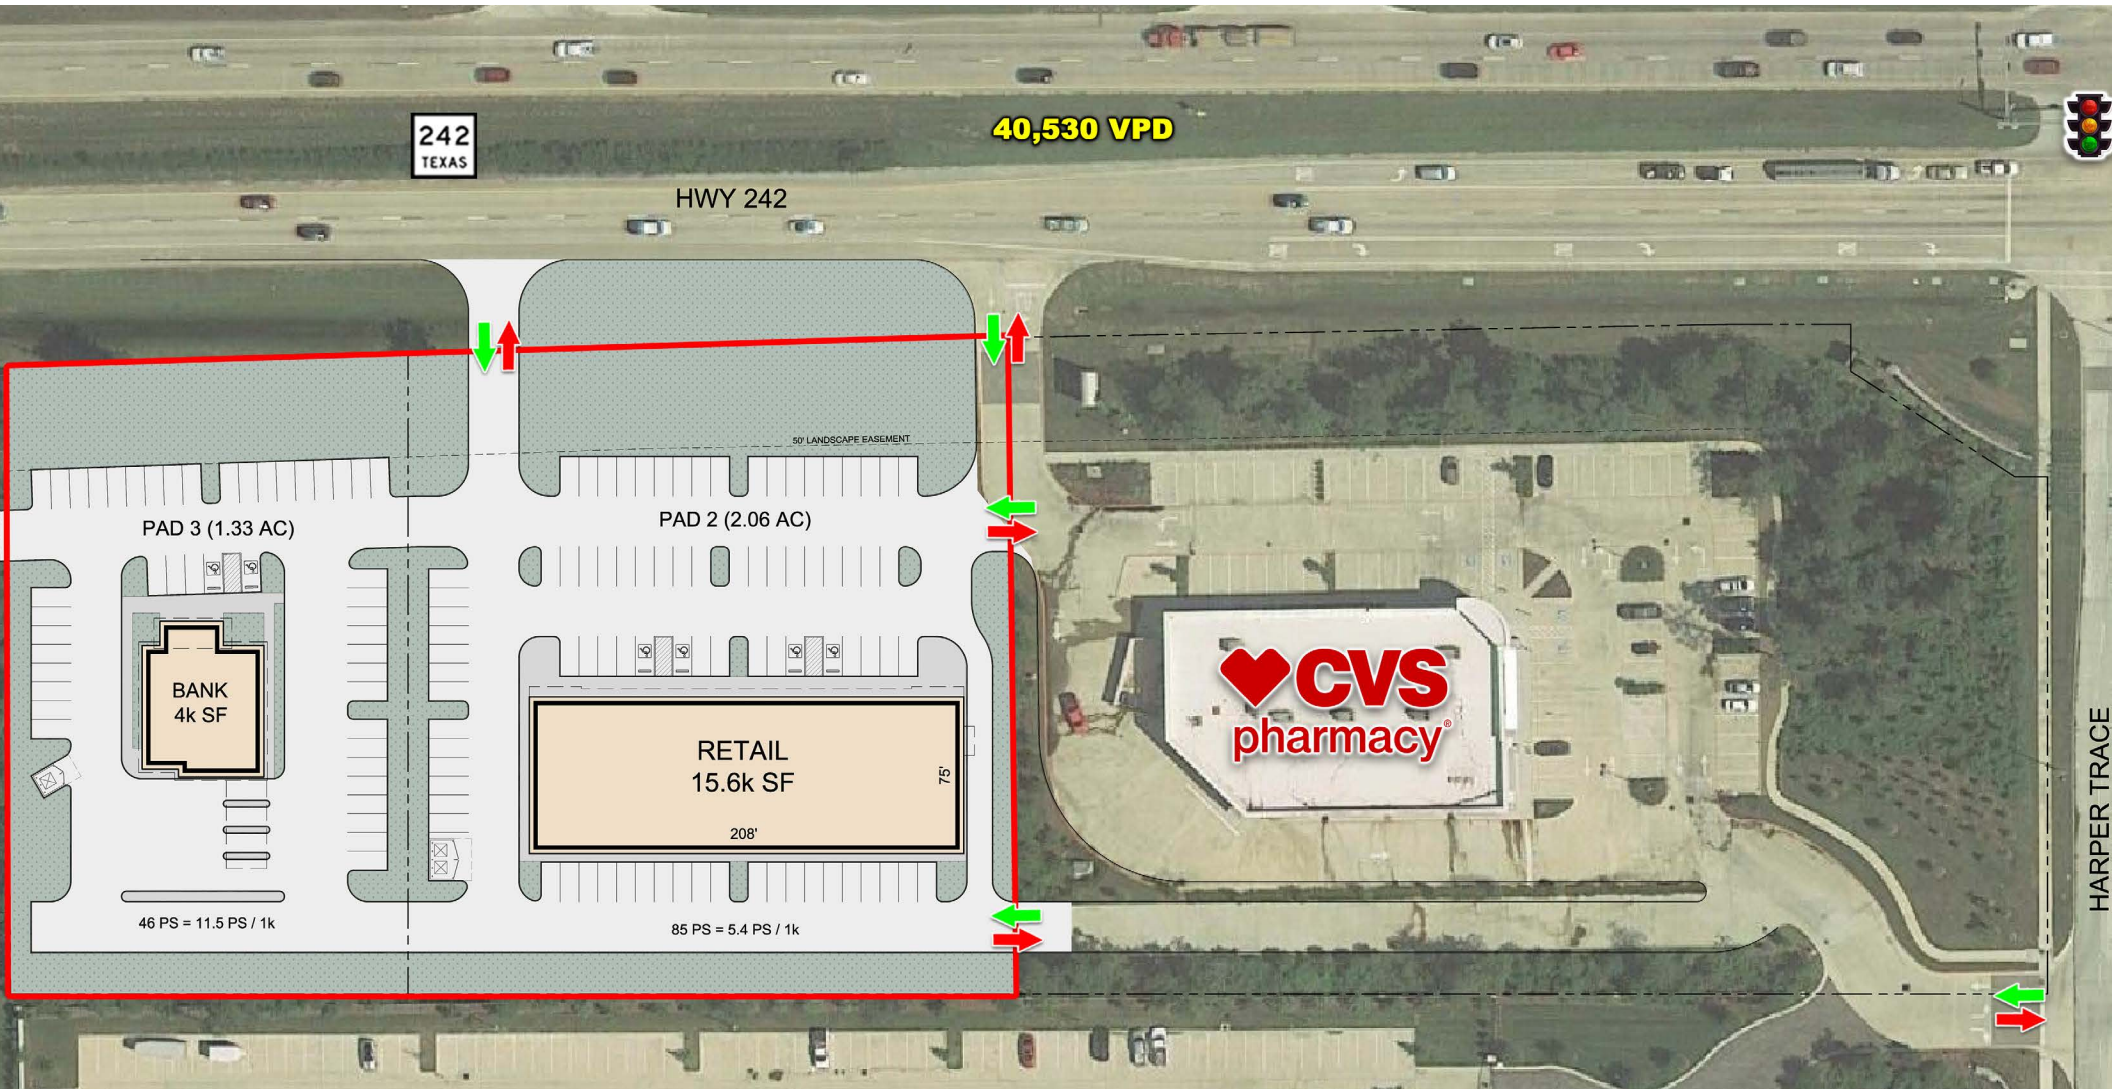

+/-3.39 Acres for Lease
Highway 242 & Harper's Trace
 Conroe, Texas

Site Plan

Jarrett Adame, CCIM | First Hartford Realty Corp.
 (979)777-6729 | jadame@firsthartford.com

www.firsthartford.com

All information contained herein is from sources deemed reliable; however, no presentation or warranty is made to the accuracy thereof.