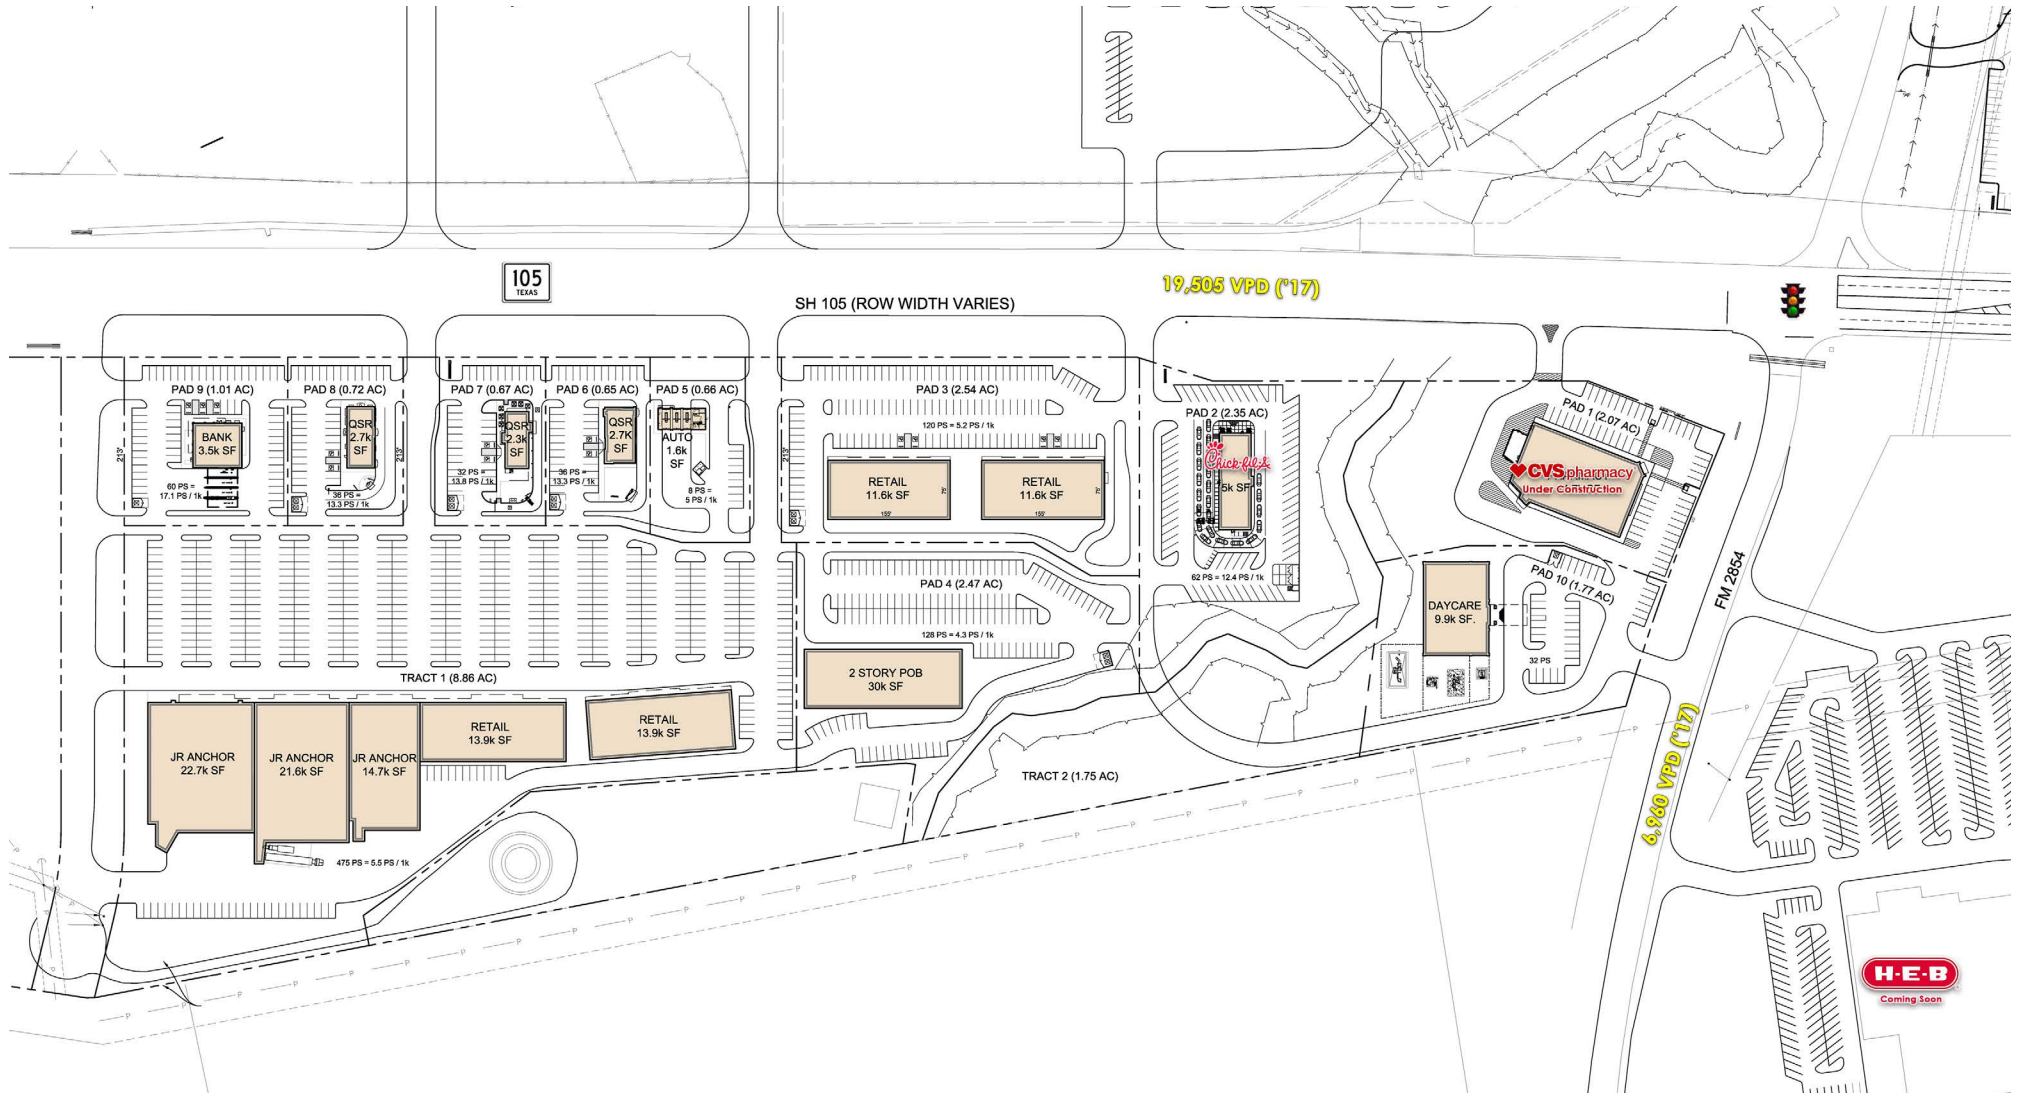

Anchor Space, Pads & Retail Space for Lease

Highway 105 & Lone Star Parkway

Montgomery, Texas

Overall Site Plan

Jarrett Adame, CCIM | First Hartford Realty Corp.
 (979)777-6729 | jadame@firsthartford.com

www.firsthartford.com