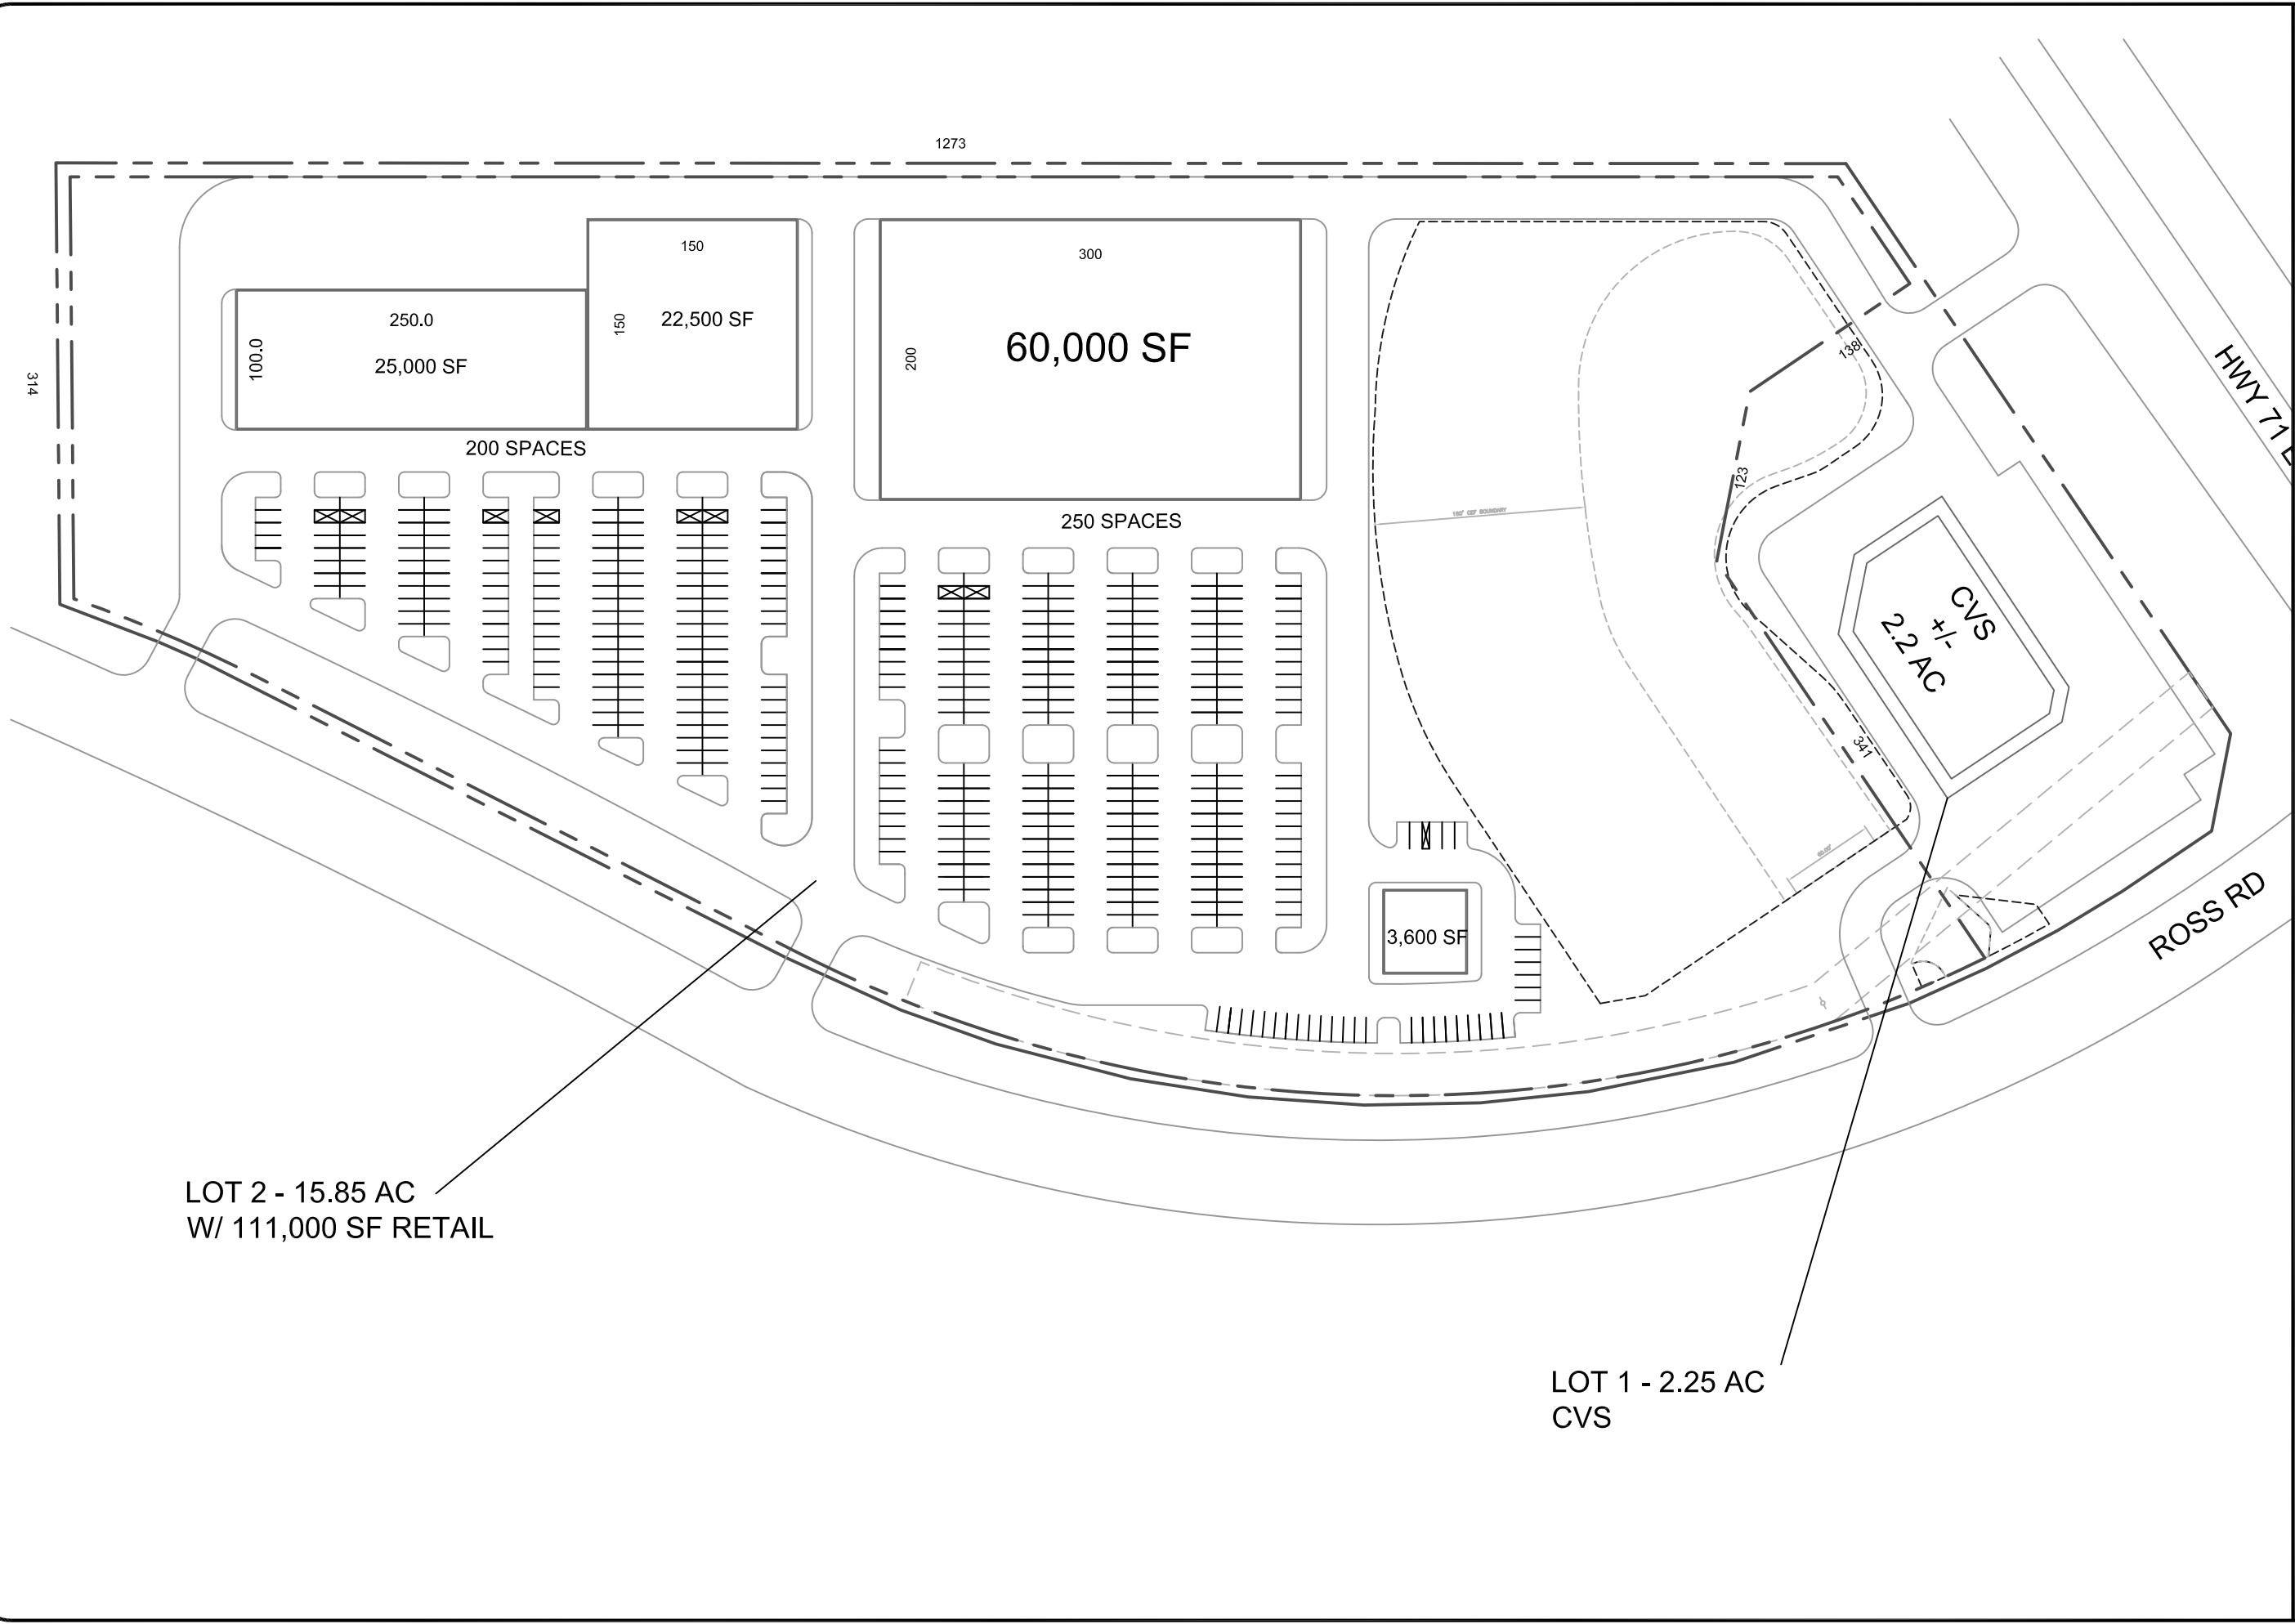

REVISIONS:	
DATE:	REV:

LOT 2 - 15.85 AC
W/ 111,000 SF RETAIL

LOT 1 - 2.25 AC
CVS

SHEET TITLE: _____
 JOB TITLE: _____
 OWNERS: _____
 LOCATION:
 149 COLONIAL ROAD, MANCHESTER
 CONNECTICUT, 06040
 SHEET NUMBER: _____

SK1