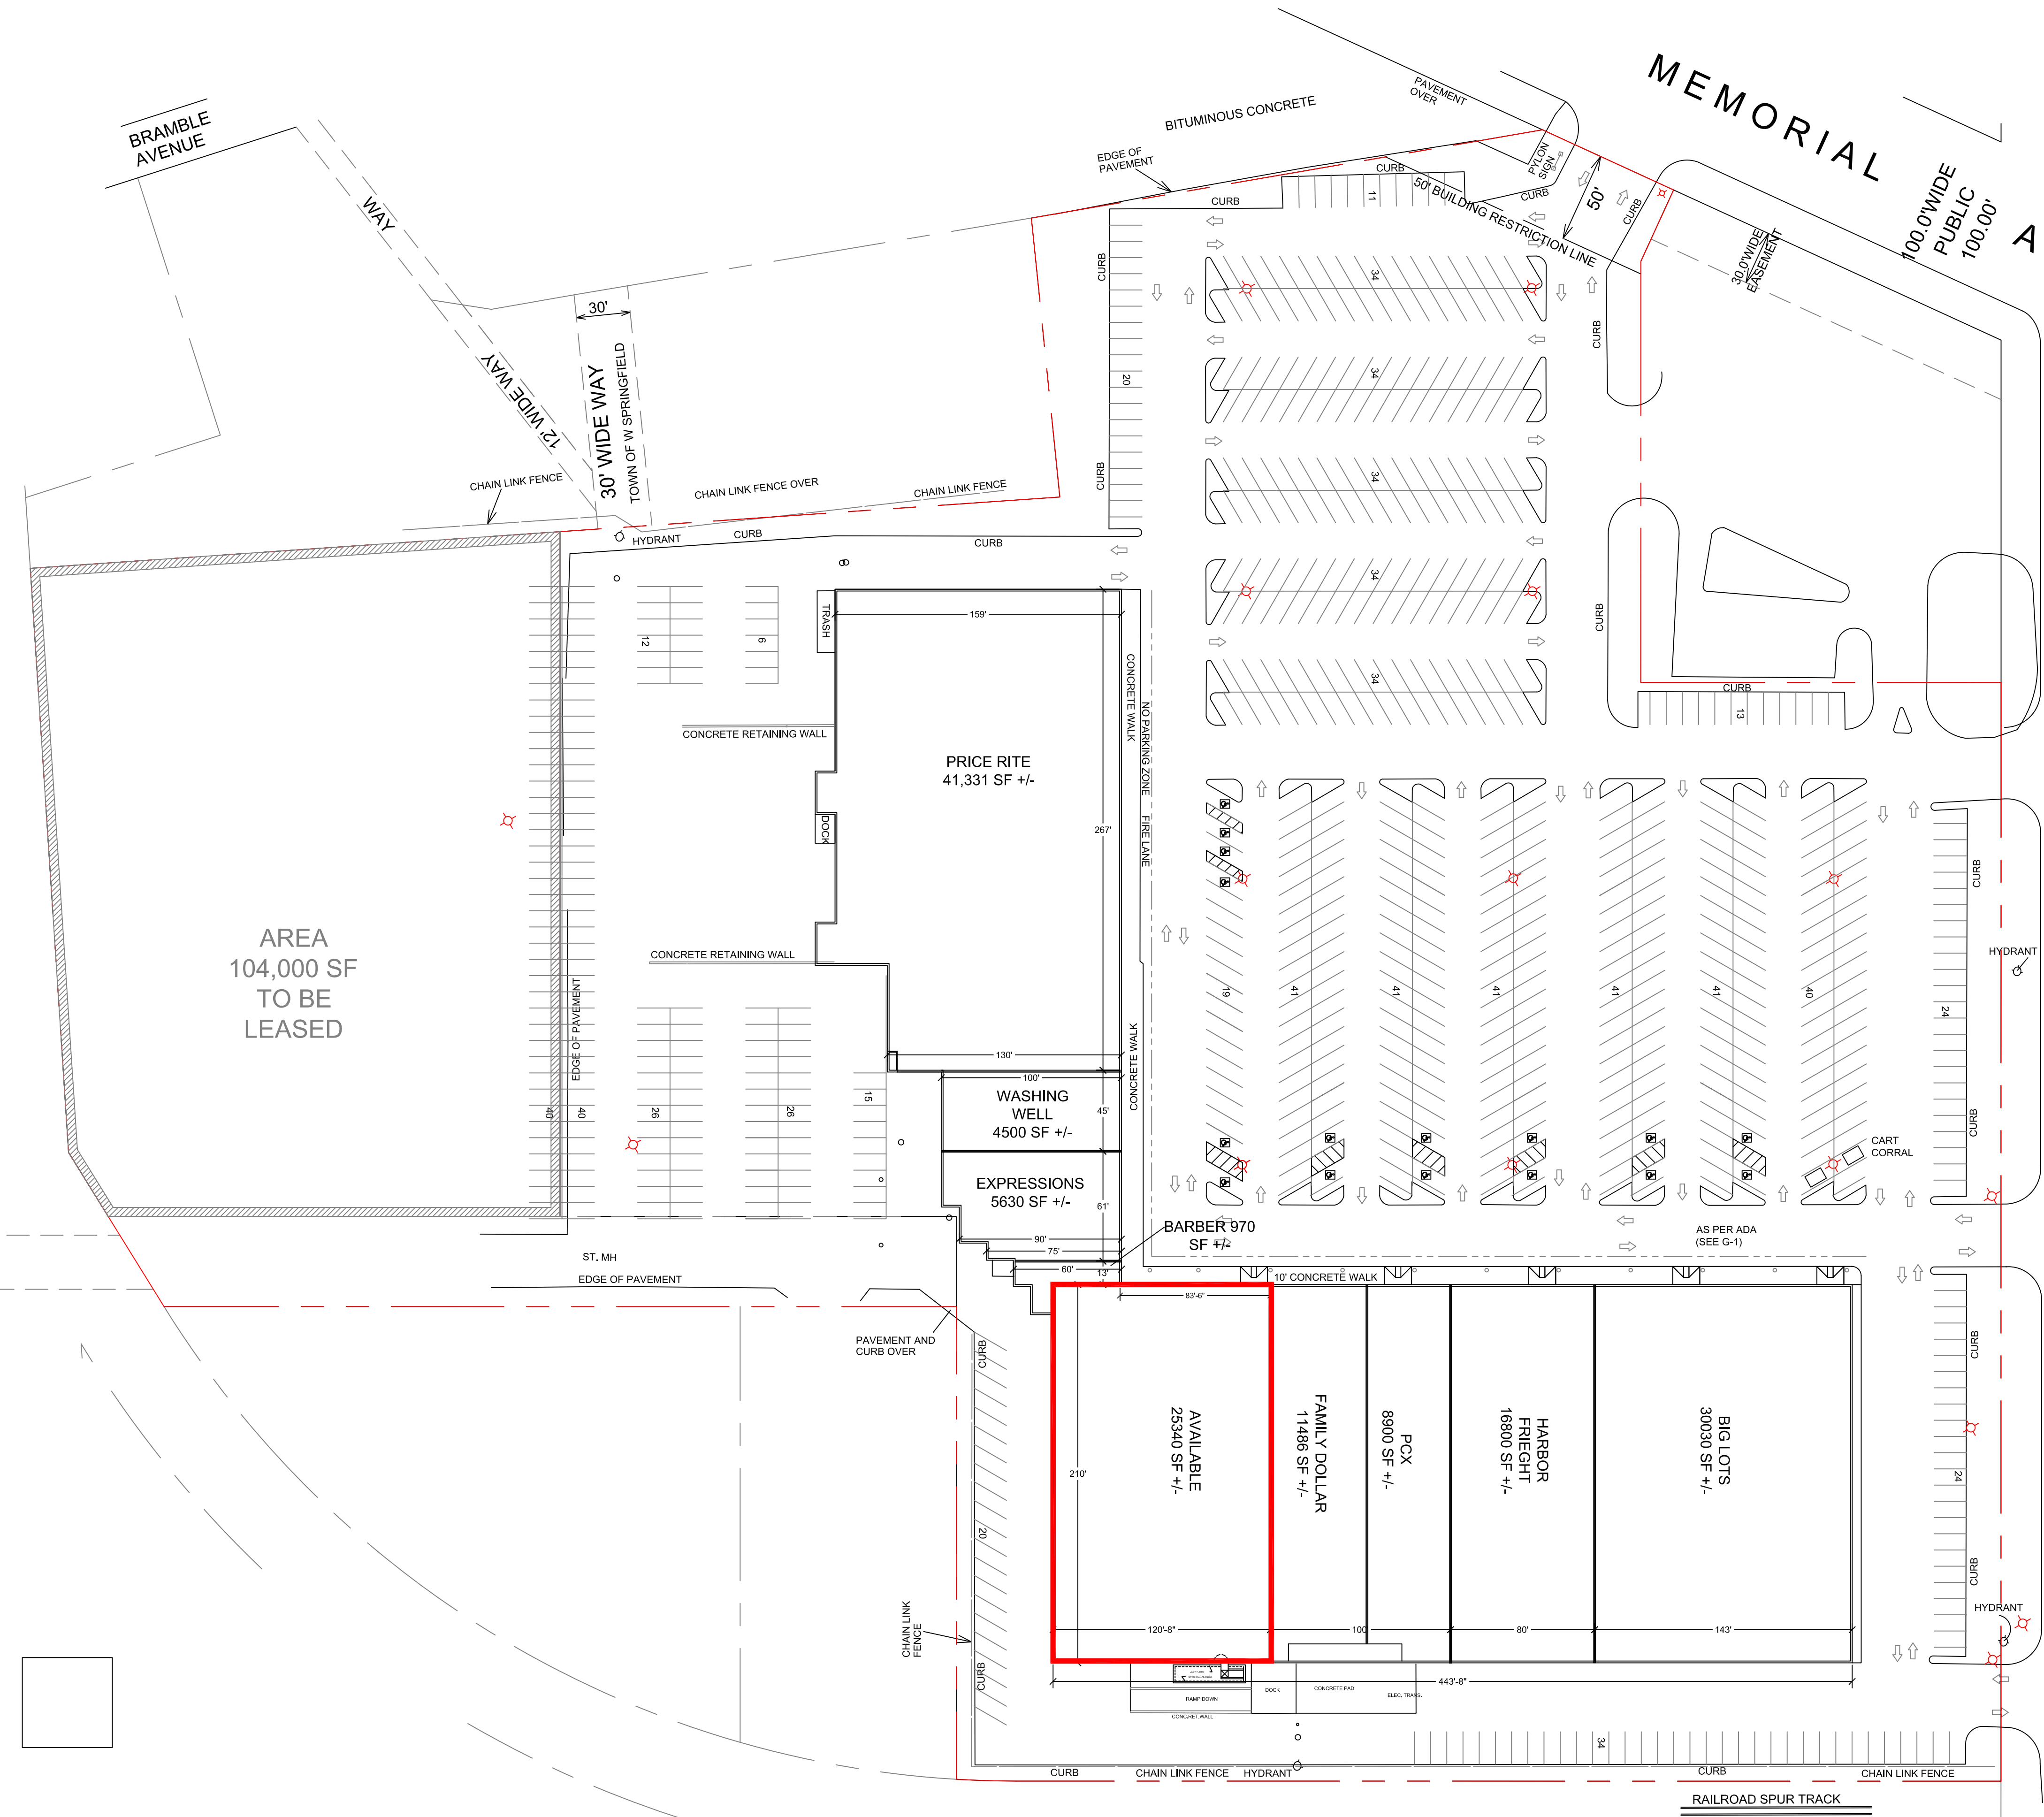

CIRCUIT AVE.

BRAMBLE AVENUE

MEMORIAL AVENUE

UNION STREET

REVISIONS:	
REV:	DATE:

JOB TITLE:  
**UNION PARKADE**

OWNERS:  
**WEST SPRINGFIELD, MA**

LOCATION:  
149 COLONIAL ROAD, MANCHESTER  
CONNECTICUT, 06040

SHEET TITLE:  
**LEASING PLAN**

SHEET NUMBER:  
**LP1**